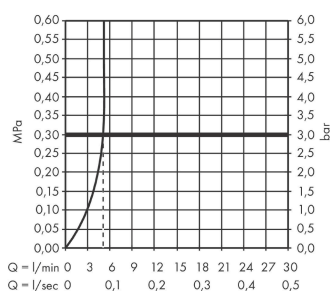

Vivenis

Single lever basin mixer 80 without waste set

Surfaces: **Matt Black** Article Number: **75012670**

Description

product features

- ComfortZone 80
- projection: 133 mm
- spray type: WaterfallStream
- maximum flow rate at 3 bar: 5 l/min
- ceramic cartridge
- temperature limitation adjustable
- suitable for continuous flow water heaters
- connection type: G 3/8 connections
- connection dimension: DN15

Technology

Design awards

reddot winner 2021

GERMAN
DESIGN
AWARD
WINNER
2022

Product image

Scale drawing

Flowchart