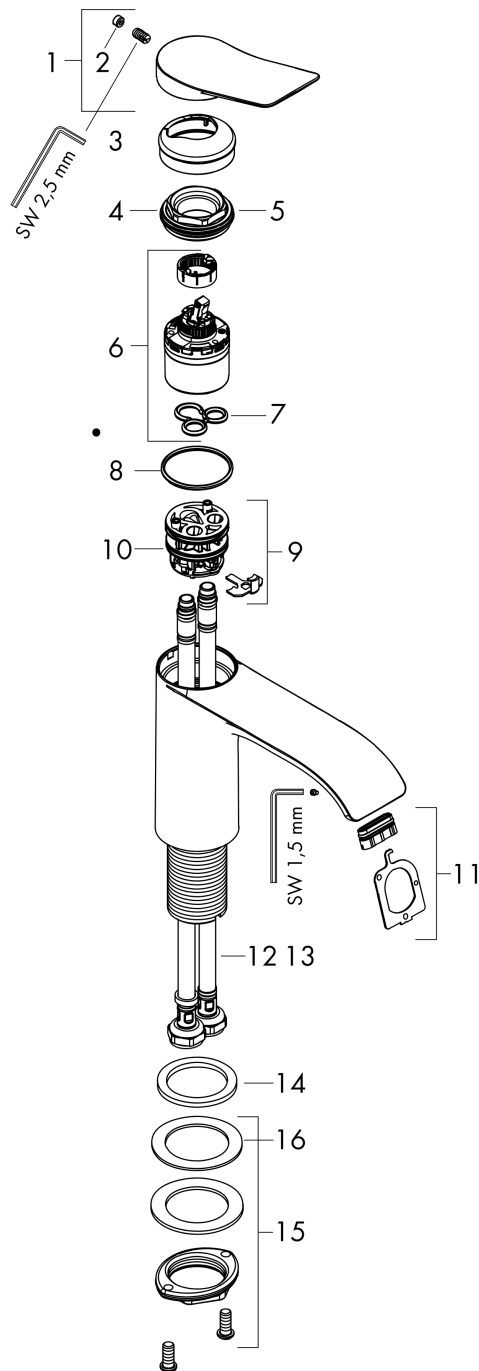

Vivenis

Single lever basin mixer 80 without waste set

Surfaces: **Matt Black** Article Number: **75012670**

Description

product features

- ComfortZone 80
- projection: 133 mm
- spray type: WaterfallStream
- maximum flow rate at 3 bar: 5 l/min
- ceramic cartridge
- temperature limitation adjustable
- suitable for continuous flow water heaters
- connection type: G 3/8 connections
- connection dimension: DN15

Single lever basin mixer 80 without waste set

Surfaces: **Matt Black** Article Number: **75012670**

Exploded Drawing

Year of production: >06/21

Vivenis**Single lever basin mixer 80 without waste set**Surfaces: **Matt Black** Article Number: **75012670****Spare part list**

Year of production: >06/21

Pos.	Description	Article Number	Price	PU
1	handle	94277670	-	1
2	screw cover	93735610	-	1
3	escutcheon	94027670	-	1
4	nut	93995000	-	1
5	O-ring 35x1,5	92114000	-	1
6	cartridge, assy	93897000	-	1
7	seal	95008000	-	1
8	O-ring 35x2	92604000	-	1
9	adapter for cartridge	98750000	-	1
10	O-Ring 30x2	98186000	-	1
11	spray former	94275000	-	1
12	connection hose 450 mm M8x0,75 G3/8	97206000	-	1
13	O-ring 6,6x1,6	93019000	-	1
14	flat seal	98749000	-	1
15	fixing set (Ø 32)	13961000	-	1
16	lever collar	97548000	-	1
a	fixation extension 35 mm	13898000	-	1