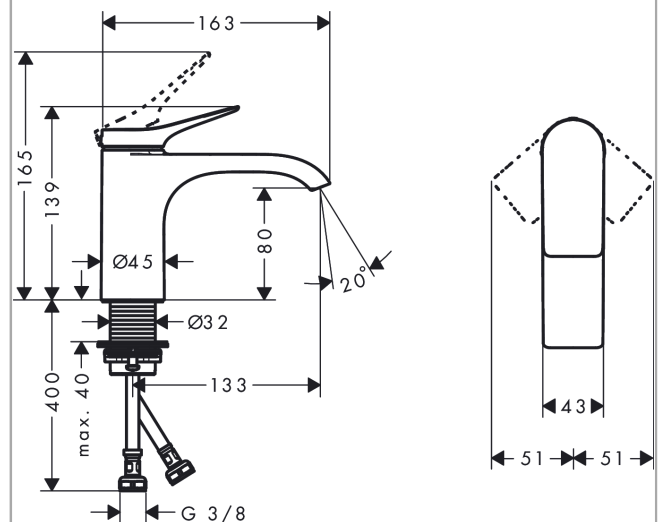

Scale drawing